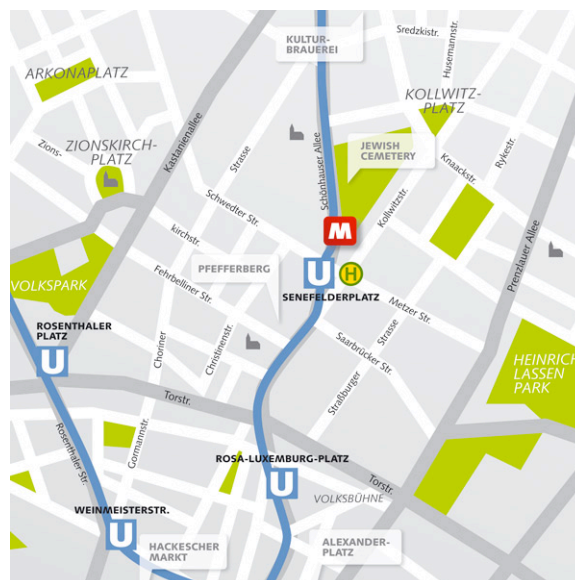

## Directions Public Transport

### **MEININGER** Hotel Berlin Senefelderplatz

Schönhauser Allee 19

10435 Berlin

#### **Closest Stop**

U2 Senefelderplatz

##### **Central Bus Station (ZOB)**

- › U2 [Direction Pankow] to „Senefelderplatz“
- › Exit in driving direction
- › Hotel located on right hand side