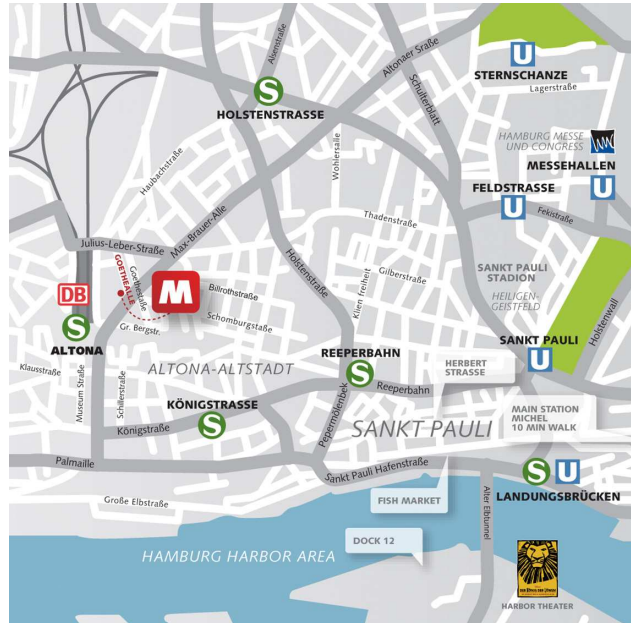

Directions Public Transport

MEININGER Hotel Hamburg City Center

Goetheallee 9-11

22765 Hamburg

Closest Stops

S1 / S3 / S31 / DB Bahnhof Altona

From Main Station

Main Railway Station (Hauptbahnhof)

- › S1, S3 OR S31 [Direction Wedel/Pinneberg] to „Bahnhof Altona“
- › Exit „Max-Brauer-Allee“
- › Left, across Parking Lot along „Toom“ to “Goetheallee 9-11”

From Airport

Hamburg Airport (HAM)

- › S1 [Direction Wedel] to „Bahnhof Altona“
- › Exit „Max-Brauer-Allee“
- › Left, across Parking Lot along „Toom“ (DIY market) to “Goetheallee 9-11”