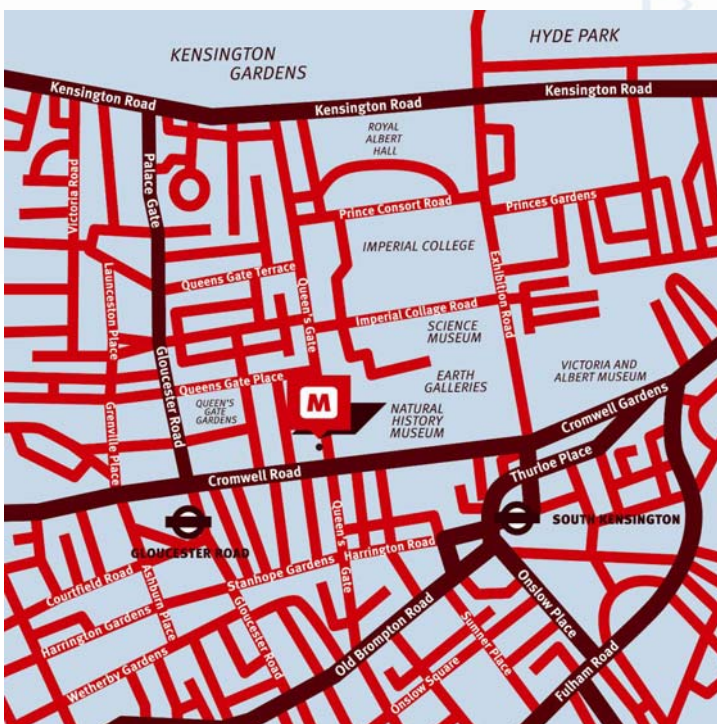

Directions

MEININGER Hotel London Hyde Park

Baden Powell House

Queen's Gate 65-67

SW7 5JS London

Closest Stops

Tube Gloucester Road

Tube South Kensington

From all directions

- Underground (tube)
- District, Circle und Piccadilly Lines to Gloucester Road
- Exit Gloucester Road, head left to traffic lights. Take a right onto Cromwell Road
- Continue for 150 metres. MEININGER is on the left hand side

From Airport

Heathrow Airport (LHR)

- Take the Piccadilly Line and get off at Gloucester Road
- Use the exit Gloucester Road, head left to traffic lights. Take a right onto Cromwell Road
- Continue for 150 metres. MEININGER is on the left hand side

In Europe's vibrant cities.
www.meininger-hotels.com